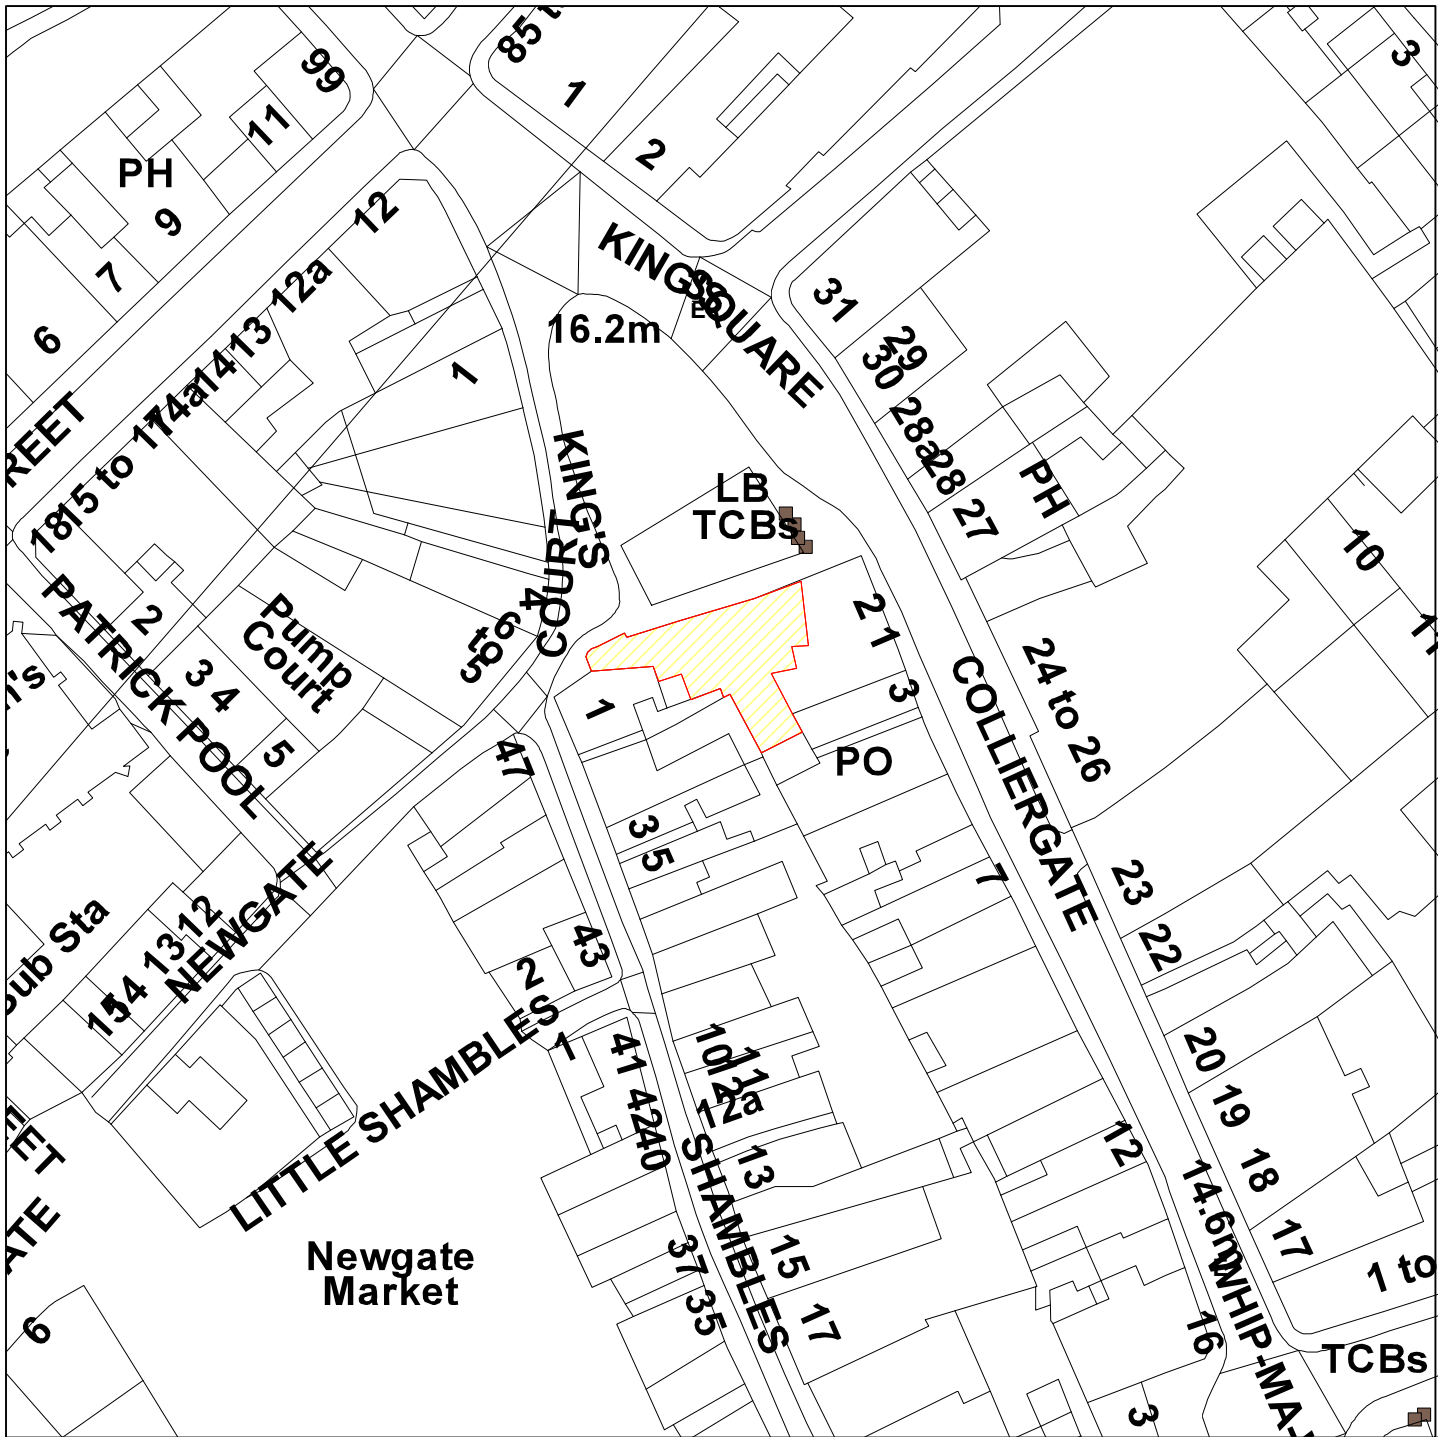

13/00627/LBC

St Trinity House 3 - 4 Kings Square

GIS by ESRI (UK)

Scale : 1:703

Reproduced from the Ordnance Survey map with the permission of the Controller of Her Majesty's Stationery Office © Crown Copyright 2000.

Unauthorised reproduction infringes Crown Copyright and may lead to prosecution or civil proceedings.

Organisation	Not Set
Department	Not Set
Comments	Site Plan
Date	22 May 2013
SLA Number	Not Set